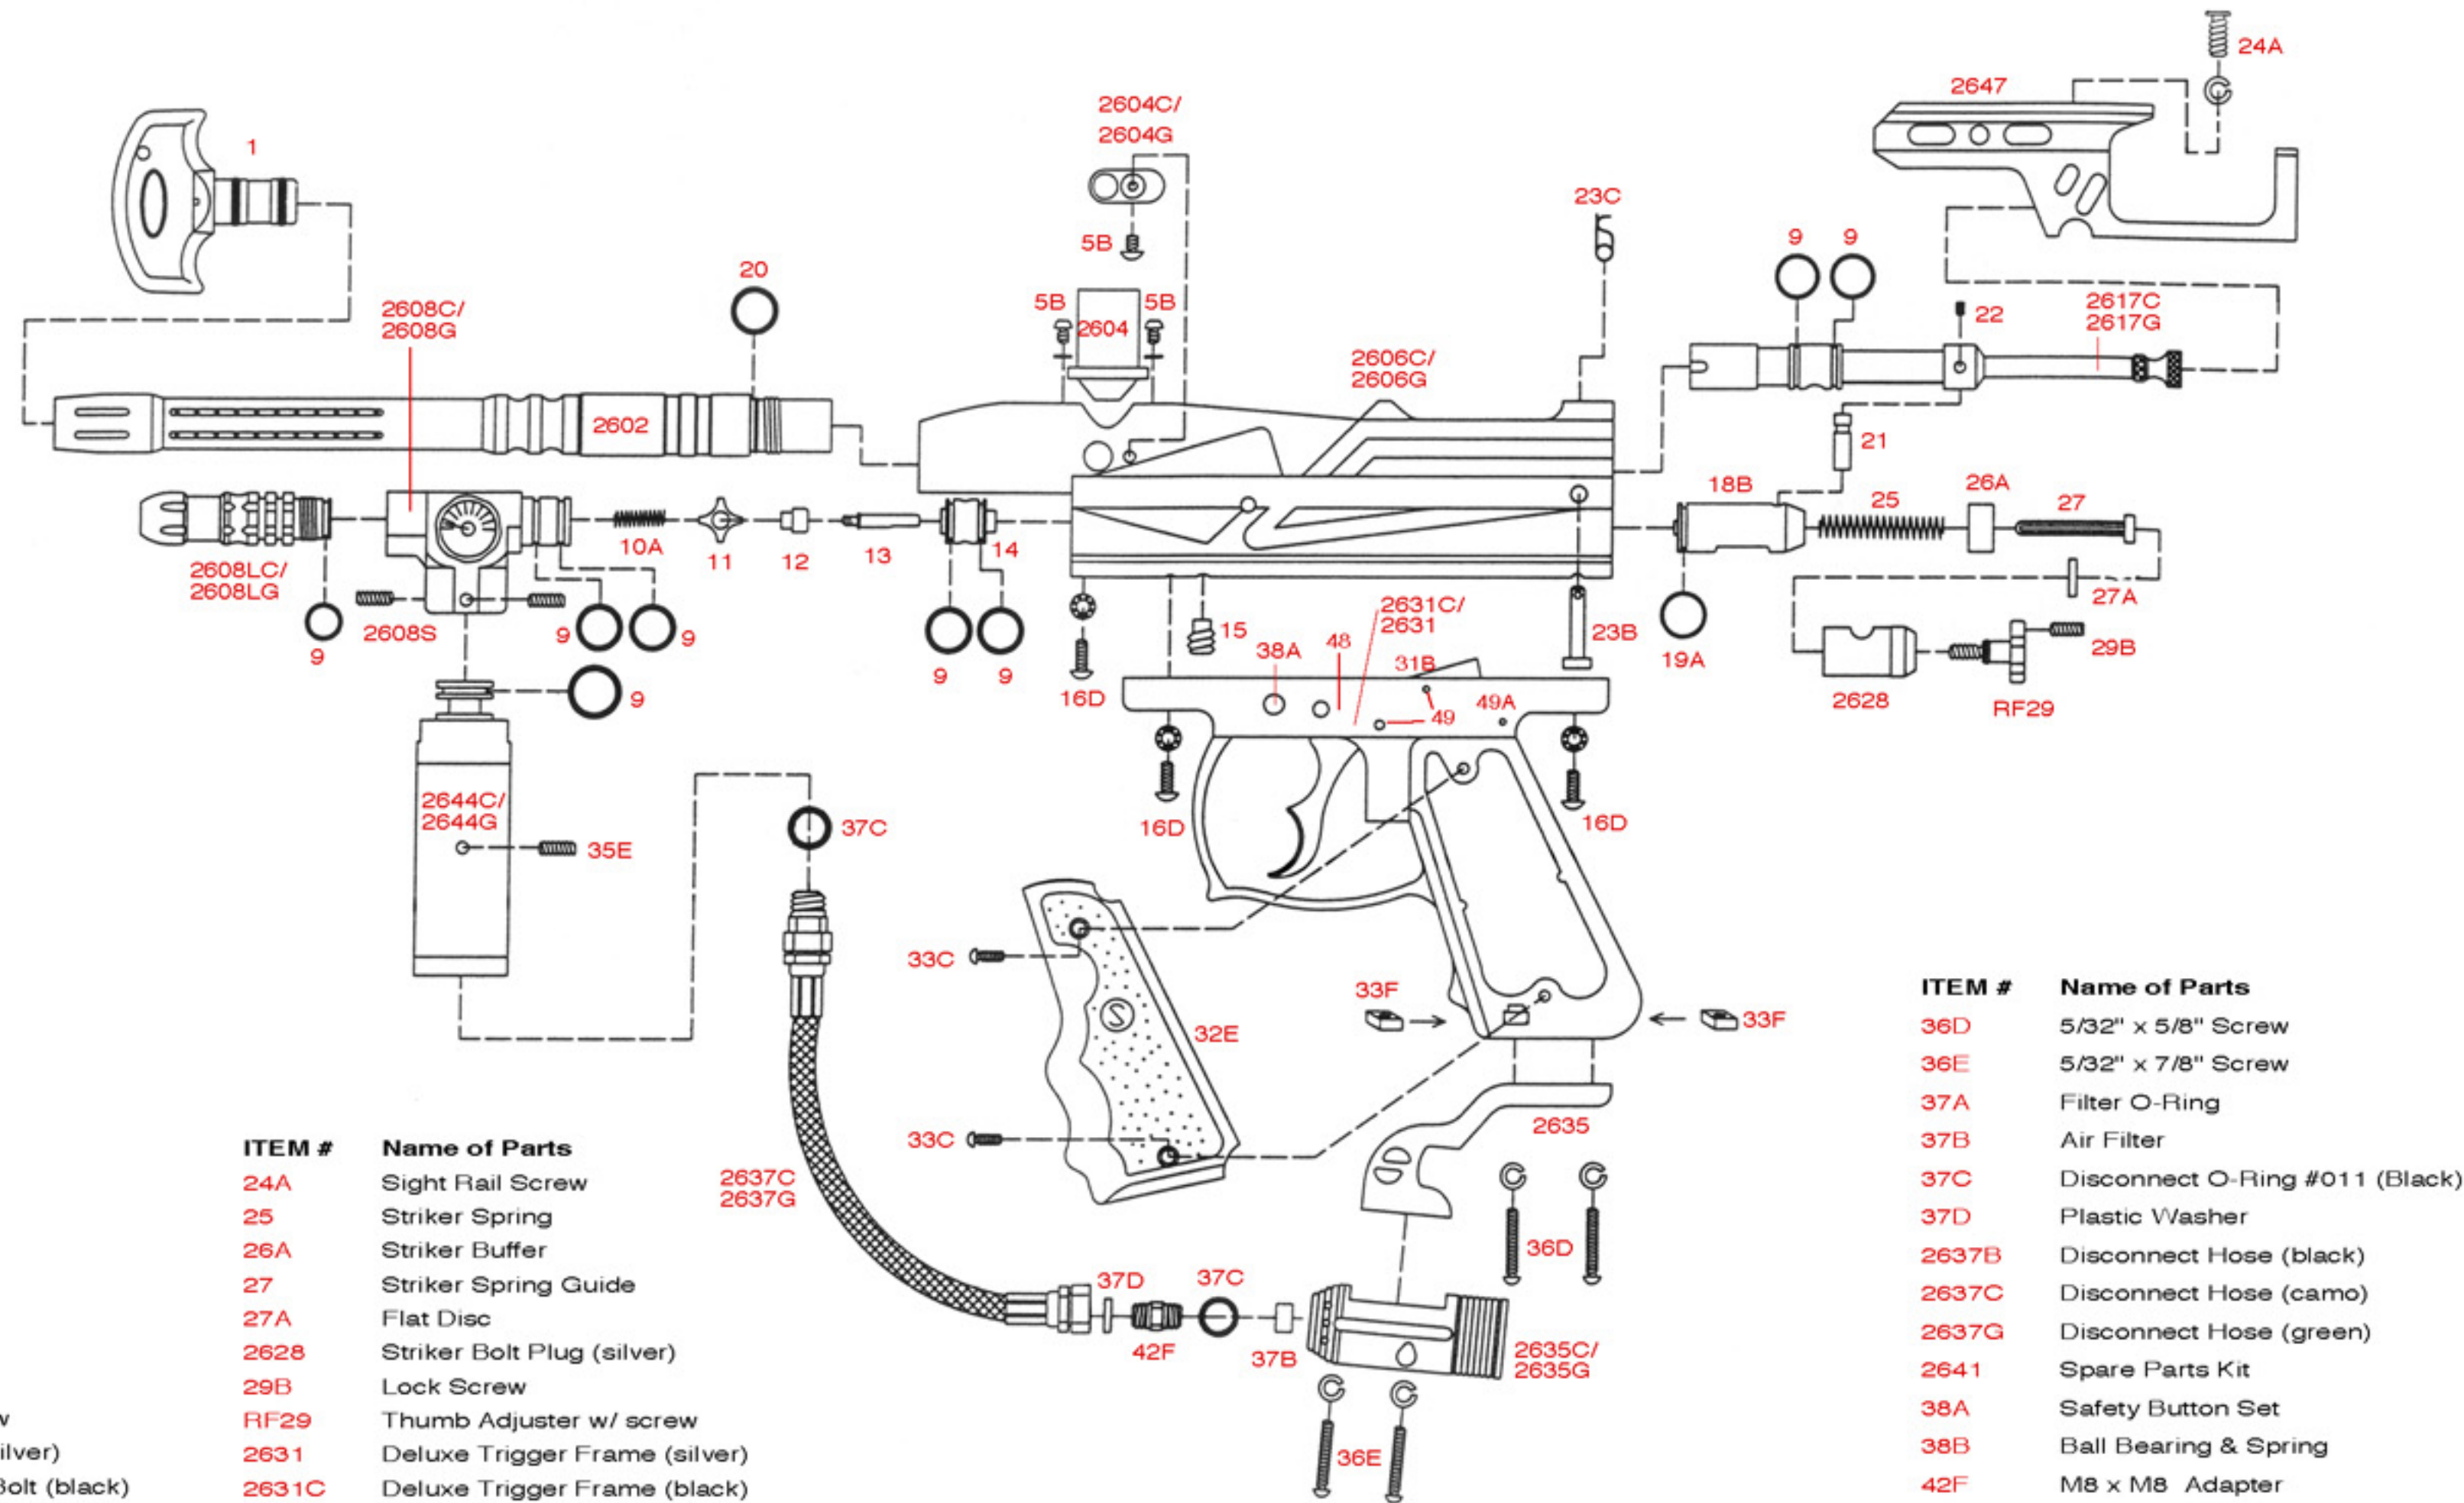

SPYDER RODEO

ITEM #	Name of Parts
01	Spyder Barrel Plug
2602	12" Barrel (Silver)
03	Ball Stopper
2604C	Mini Detent Cover (camo)
2604G	Mini Detent Cover (green)
04GA	Mini Detent Cover (black)
05B	M4 x 6 Screw (silver)
2604	Direct Feed (silver)
2606B	Receiver (black)
2606C	Receiver (camo)
2606G	Receiver (green)
2608B	Vertical Adapter with Gauge (black)
2608C	Vertical Adapter with Gauge (camo)
2608G	Vertical Adapter with Gauge (green)
2608LB	Low Pressure Chamber (black)
2608LC	Low Pressure Chamber (camo)
2608LG	Low Pressure Chamber (green)
2608S	Regulator Lock Screw

ITEM #	Name of Parts
09	O-Ring #15 80D
10A	Valve Spring
11	Cup Seal Guide
12	Cup Seal
13	Valve Pin
14	Valve Body
15	Valve Body Screw
16D	M5 x 12 Screw (silver)
2617B	Venturi Cocking Bolt (black)
2617C	Venturi Cocking Bolt (camo)
2617	Venturi Cocking Bolt (green)
18B	Striker bolt
19A	Striker O-Ring
20	Barrel O-Ring (black)
21	Bolt Pin
22	Bolt Screw
23B	Quick Disconnect Pin
23C	Disconnect Pin Lock

ITEM #	Name of Parts
2644B	Expansion Chamber (black)
2644C	Expansion Chamber (camo)
2644G	Expansion Chamber (green)
2647	Sight Rail w/Beaver Tail (silver)
48	Trigger Roll Pin (Large)
49	Sear Roll Pin (Medium)
49A	Secondary Sear Roll Pin
5814	Double Trigger (black)

ITEM #	Name of Parts
36D	5/32" x 5/8" Screw
36E	5/32" x 7/8" Screw
37A	Filter O-Ring
37B	Air Filter
37C	Disconnect O-Ring #011 (Black)
37D	Plastic Washer
2637B	Disconnect Hose (black)
2637C	Disconnect Hose (camo)
2637G	Disconnect Hose (green)
2641	Spare Parts Kit
38A	Safety Button Set
38B	Ball Bearing & Spring
42F	M8 x M8 Adapter
2644B	Expansion Chamber (black)
2644C	Expansion Chamber (camo)
2644G	Expansion Chamber (green)
2647	Sight Rail w/Beaver Tail (silver)
48	Trigger Roll Pin (Large)
49	Sear Roll Pin (Medium)
49A	Secondary Sear Roll Pin
5814	Double Trigger (black)